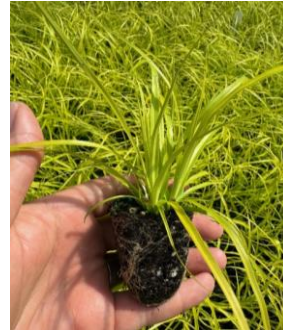

APRIL TISSUE CULTURE

Edibles, Fruits, & Berries			
	Available	# per tray	Price
Blackberry Rubus Fruitcosus 'Apache'	✓	60	1.50
Blueberry Emerald PP 12,165	10/24	60	1.75
Coffee Arabica (non-TC)	✓	40	1.00
QT Dragon Fruit White/Purple (non-TC)	✓	12	3.75
Fig Ficus Olympian	✓	60	1.50
Guava 'Barbie Pink' (non-TC)	9/24	60	2.75
Kiwi Actinidia Chinensis 'Tomuri' (Male)	✓	60	1.50
Kiwi Actinidia Chinensis 'Vincent' (Female)	✓	60	1.50
Musa Basjoo	✓	30	1.95
Musa Dwarf Cavendish -- SPECIAL! $.99	✓	30	1.75
Musa Ensete Maurelii 'Red Abyssinian' -- SPECIAL! $1.25	✓	40	2.25
Papaya 'Red Lady' (non-TC)	✓	60	2.00
Pineapple Florida Special -- SPECIAL! $.89	✓	60	1.50
Pineapple White Jade -- SPECIAL! $.89	✓	60	1.50
Raspberry Niveus 'Mysore'	5/24	60	1.50
Soursop (non-TC)	3/25	60	3.00

2" Carex Evercolor® Everillo (Yellow) PP21,002 $1.75, 60/tray